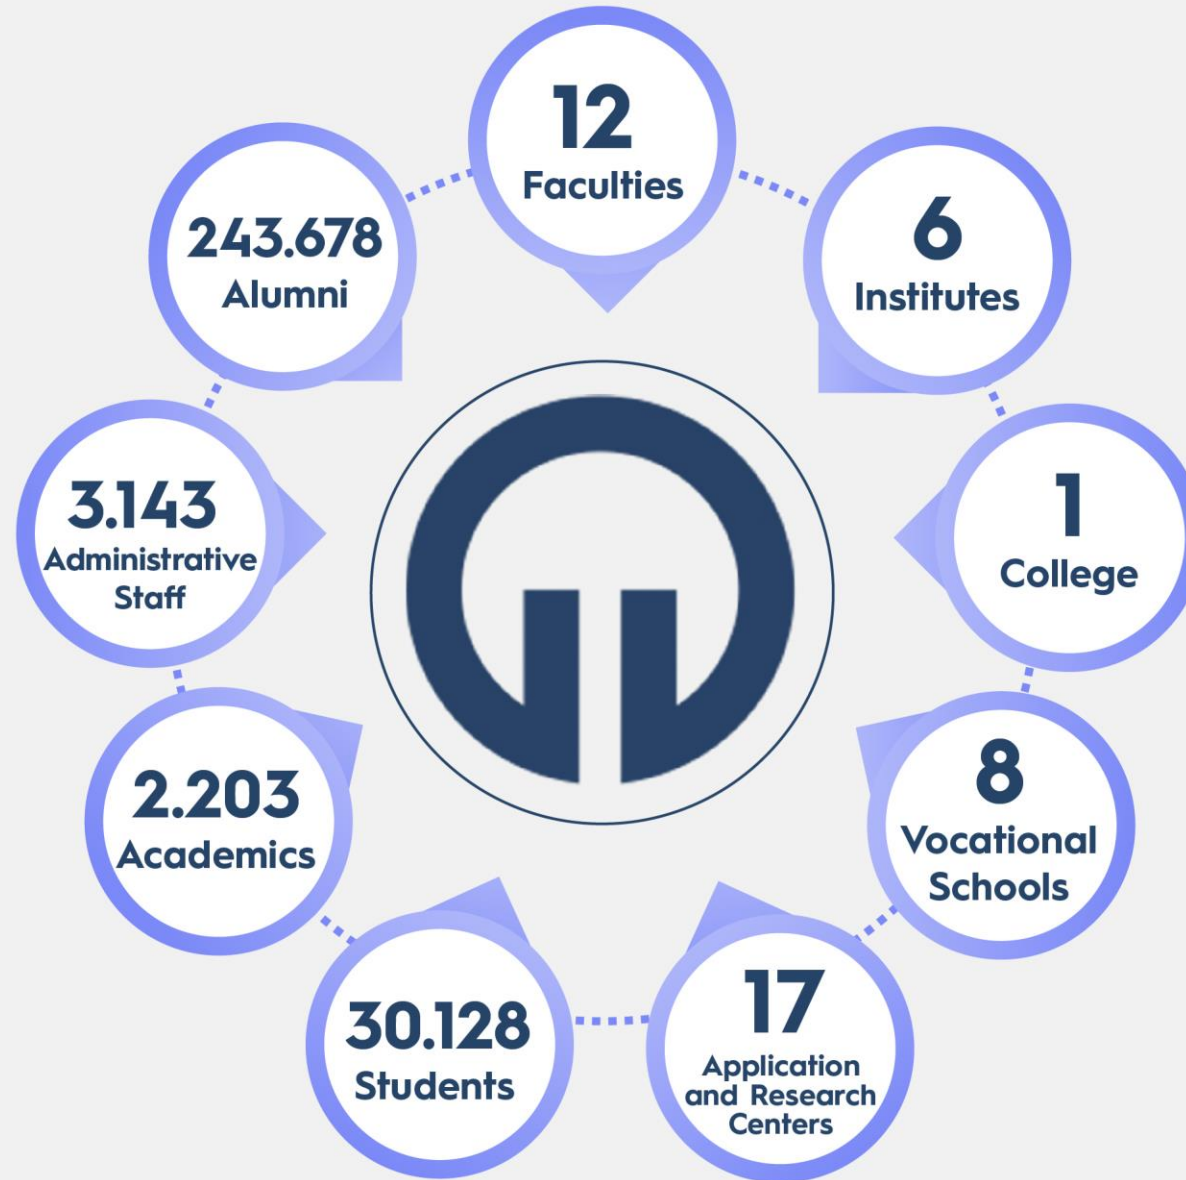

KARADENİZ
TEKNİK ÜNİVERSİTESİ
KARADENİZ TECHNICAL UNIVERSITY
1955

KARADENİZ TECHNICAL UNIVERSITY

T.C.
KARADENİZ TEKNİK ÜNİVERSİTESİ

Technology Transfer Application Research Center
KTU TTC

KTU TTC Timeline