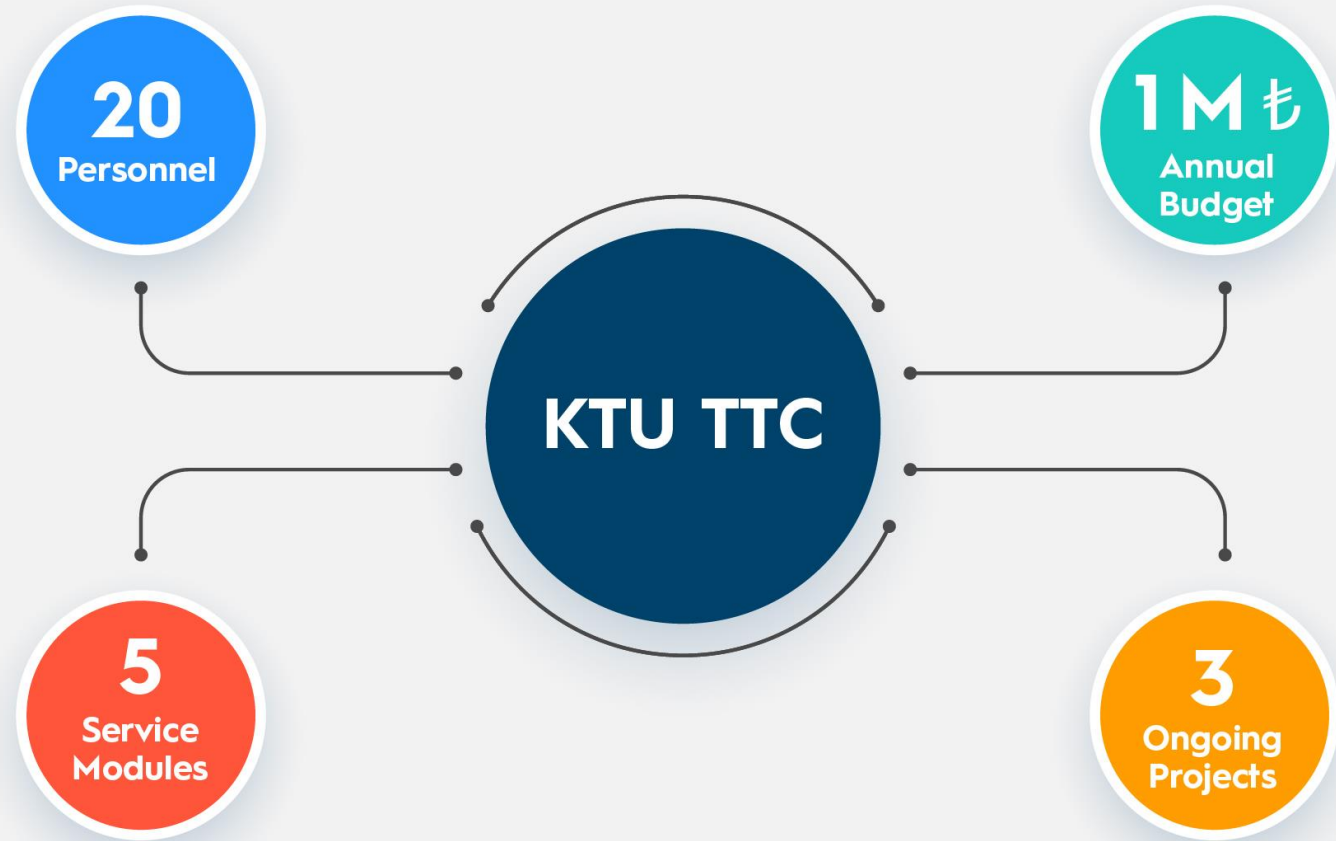

KARADENİZ
TEKNİK ÜNİVERSİTESİ
KARADENİZ TECHNICAL UNIVERSITY
1955

KARADENİZ TECHNICAL UNIVERSITY

T.C.
KARADENİZ TEKNİK ÜNİVERSİTESİ

Technology Transfer Application Research Center
KTU TTC

KTU TTC Timeline